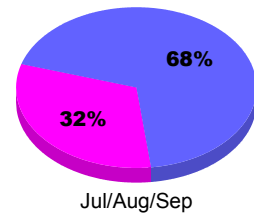

Membership Results
2010-2011

Membership
2009-2010

Month	Net Memb Goal	Actual New Memb	Actual Dropped Memb	Gain/Loss of Memb	Gain/Loss of Memb
Jul/Aug/Sep	30	19	-26	-7	-1
Totals	30	19	-26	-7	-1

Membership Results 2010-2011

Goal, New, Dropped, Gain/Loss

Comparison of Membership Gain/Loss

Current Year Compared to the Previous Year

Gender Comparison 2010-2011

Male Female