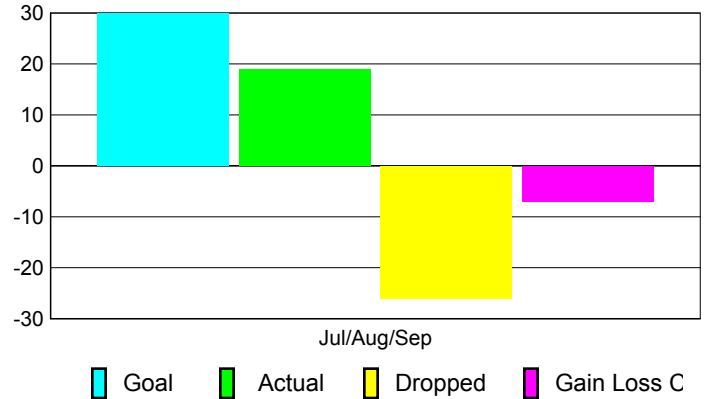

Membership Results 2010-2011

Goal, New, Dropped, Gain/Loss